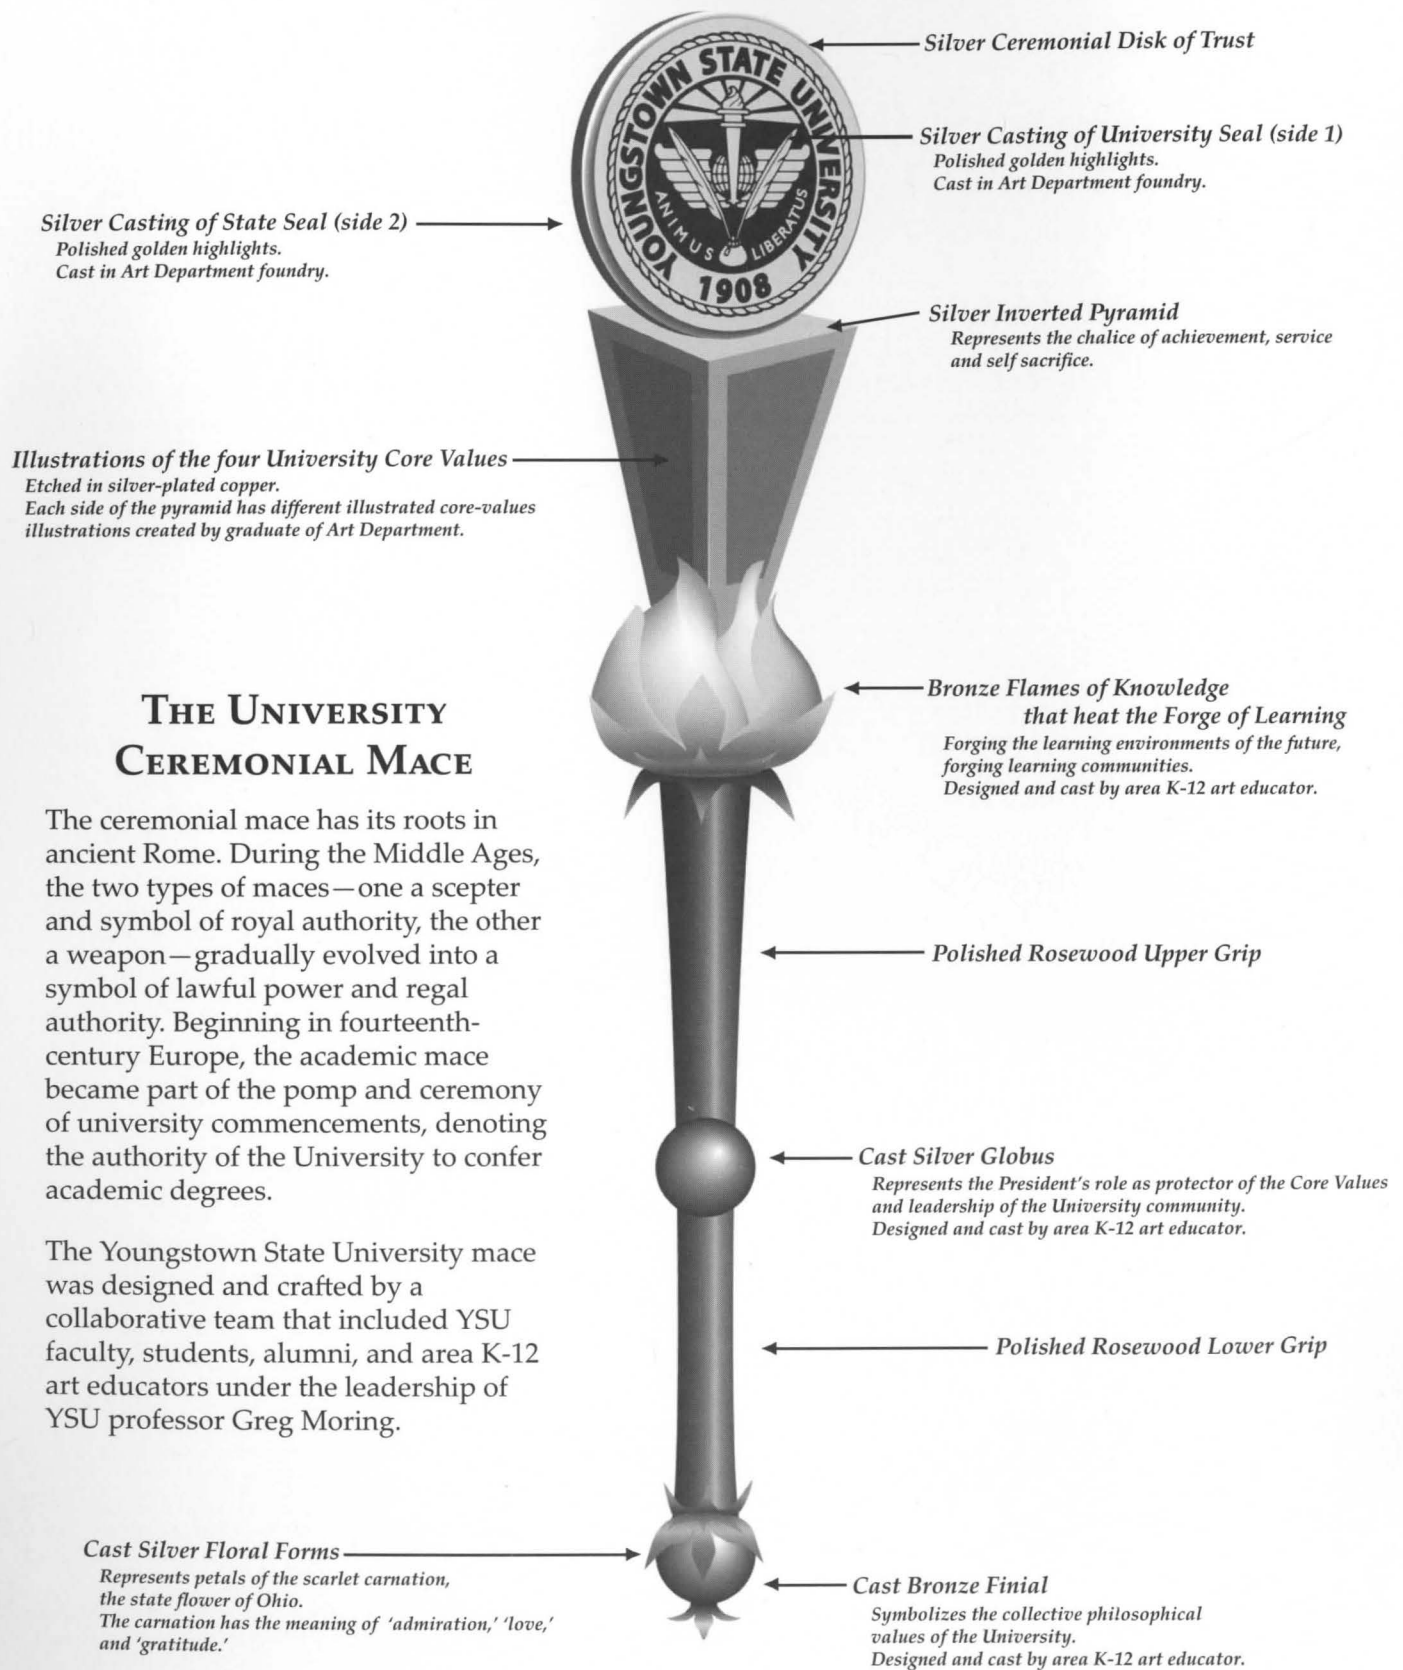

UNDERGRADUATE
COMMENCEMENT

YOUNGSTOWN STATE UNIVERSITY

SATURDAY, MAY NINETEENTH
TWO THOUSAND AND TWELVE
TEN O'CLOCK, BEEGHLY CENTER

THE UNIVERSITY CEREMONIAL MACE

Silver Ceremonial Disk of Trust

Silver Casting of University Seal (side 1)
Polished golden highlights.
Cast in Art Department foundry.

Silver Casting of State Seal (side 2)
Polished golden highlights.
Cast in Art Department foundry.

Silver Inverted Pyramid
Represents the chalice of achievement, service
and self sacrifice.

Illustrations of the four University Core Values
Etched in silver-plated copper.
Each side of the pyramid has different illustrated core-values
illustrations created by graduate of Art Department.

THE UNIVERSITY CEREMONIAL MACE

The ceremonial mace has its roots in ancient Rome. During the Middle Ages, the two types of maces—one a scepter and symbol of royal authority, the other a weapon—gradually evolved into a symbol of lawful power and regal authority. Beginning in fourteenth-century Europe, the academic mace became part of the pomp and ceremony of university commencements, denoting the authority of the University to confer academic degrees.