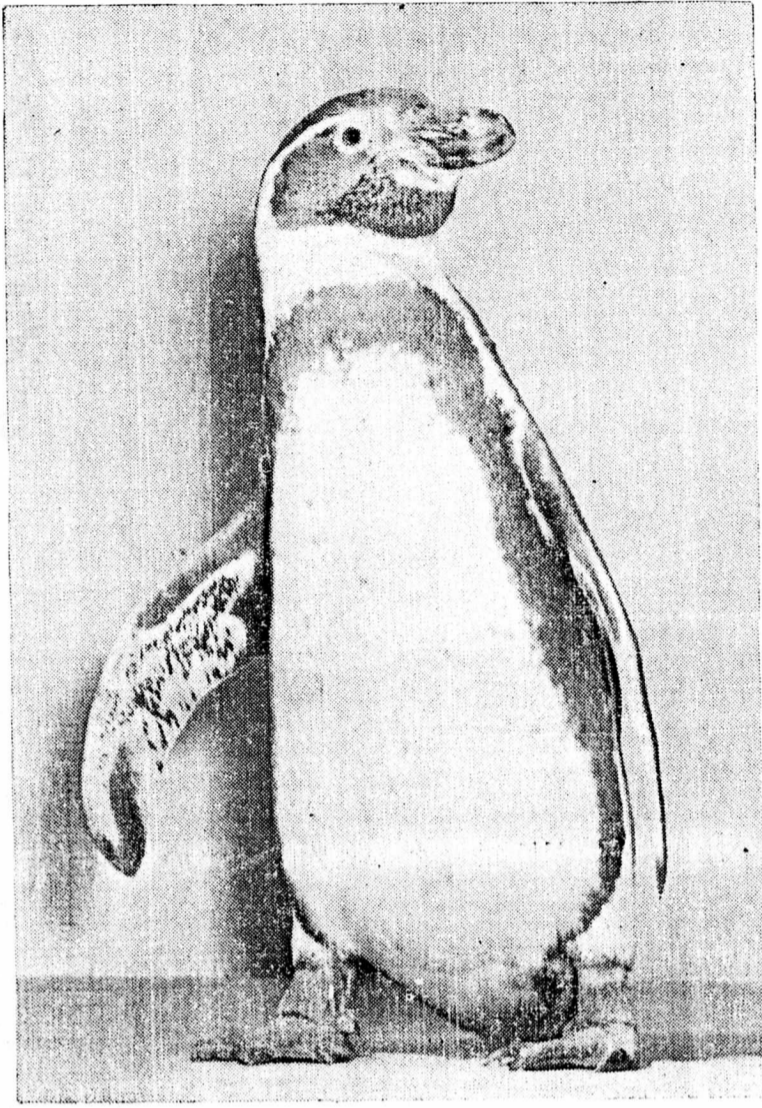

## Petey Penguin II Succumbs at Zoo, Remaining Mascot Feared Ill

**PETE II**

Pete II is dead! Pete died at the Cleveland Zoo April 22, after an illness of several weeks.

Pete died of pulmonary tuberculosis, it was no fault of Pete's—the responsibility rests solely upon our shoulders. Pete didn't have a chance. After the excitement of his arrival had died down he was completely forgotten. He had no home prepared for him, and so with customary lack of co-

operation and far sightedness, he and Pat were placed in the basement of the college. As a result of this lack of student interest our little mascot is dead.

The attendance at the Zoo suspect Pat of having the disease—and they don't know how long she will remain in good health.