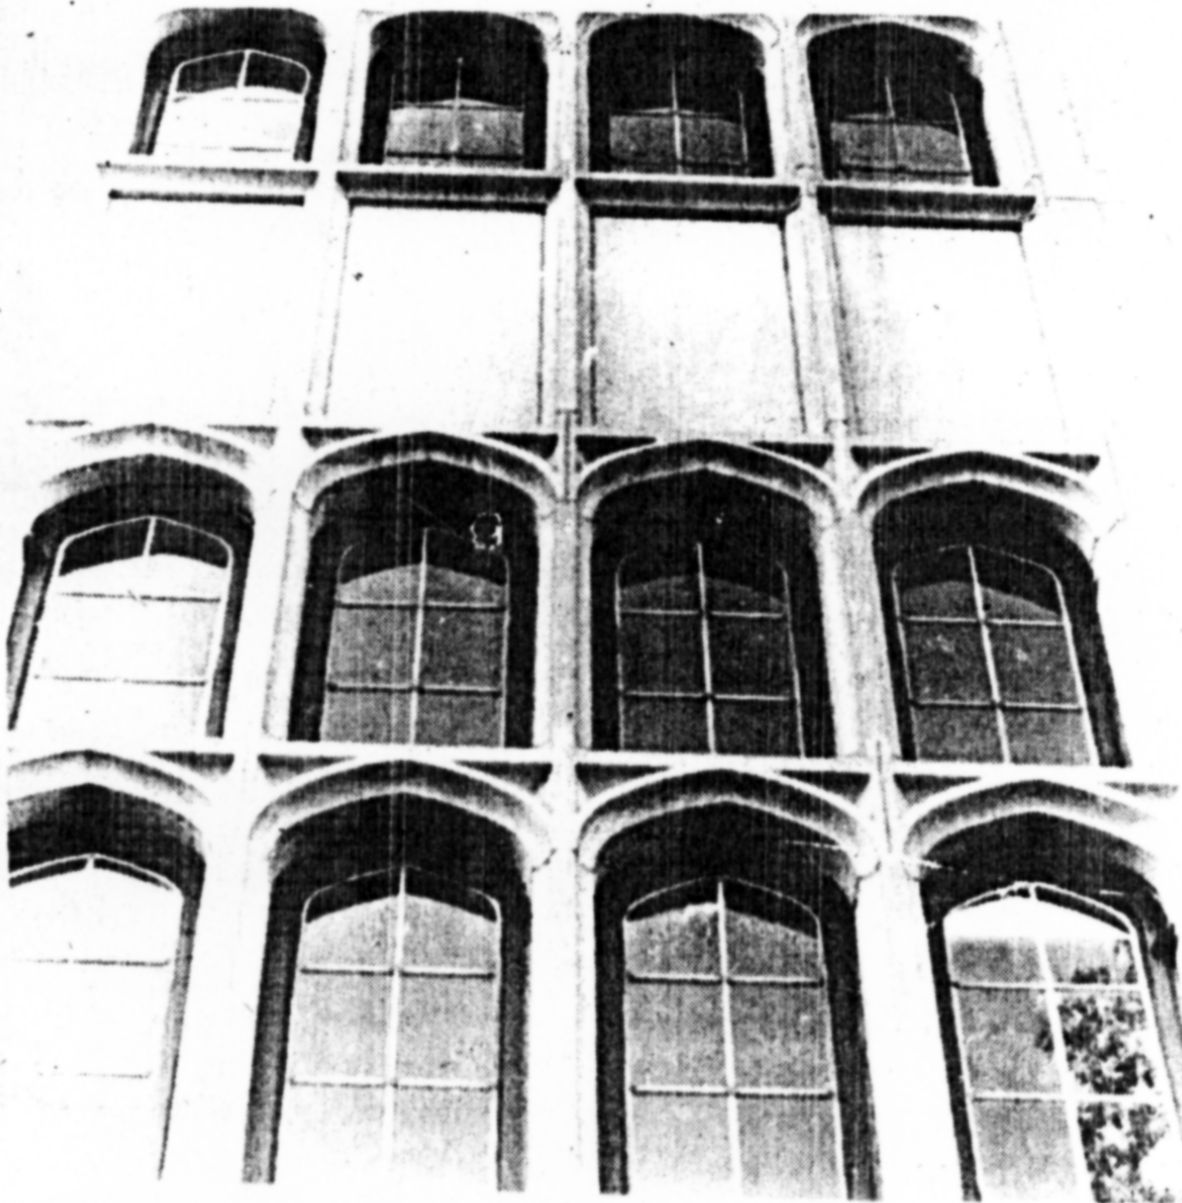

The "New"

Jones Hall

Bob Camp

THE CLASSIC TUDOR STYLE of architecture provides a link with the past. The exterior of the building was not changed in the remodeling, which began in the fall of 1977 and was completed this summer. Jones Hall was constructed in 1931 and was the first permanent building on the YSU campus.

BRIGHT, CLEAN LINES - - - lend the newly remodeled offices in Jones Hall a modern look. The extensive use of glass (see above) and carpeted halls can be observed throughout the building. The Bursar's Office on the second floor has acquired a crisp, businesslike look.