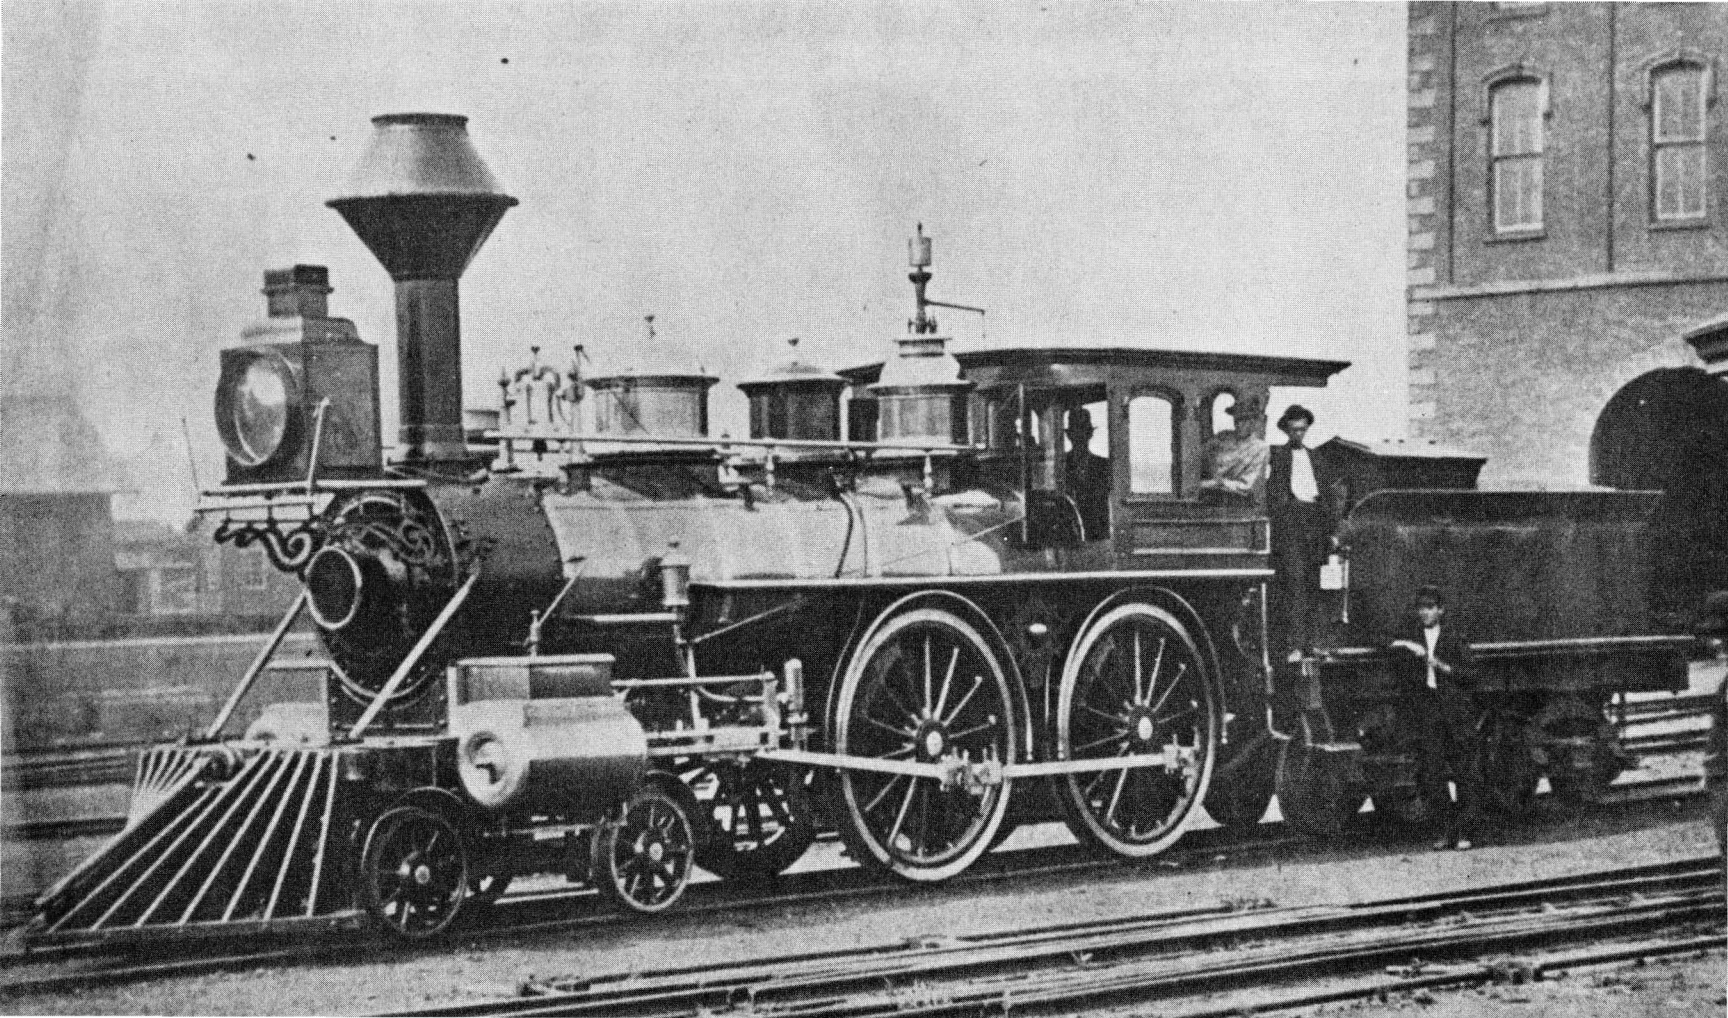

GOLTRA PARK

3

ALBANY STREET RAILWAY

TSONIC

WIS. BISHOP

EX-Washington & Lincolnton / Rockton & Rion #203